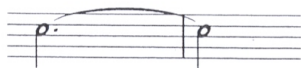

New things to learn for the Blue Belt song:

A **tie**  is a curved line which connects notes of the same pitch. Only the first note is played and then it is held for the total value of the connected notes.